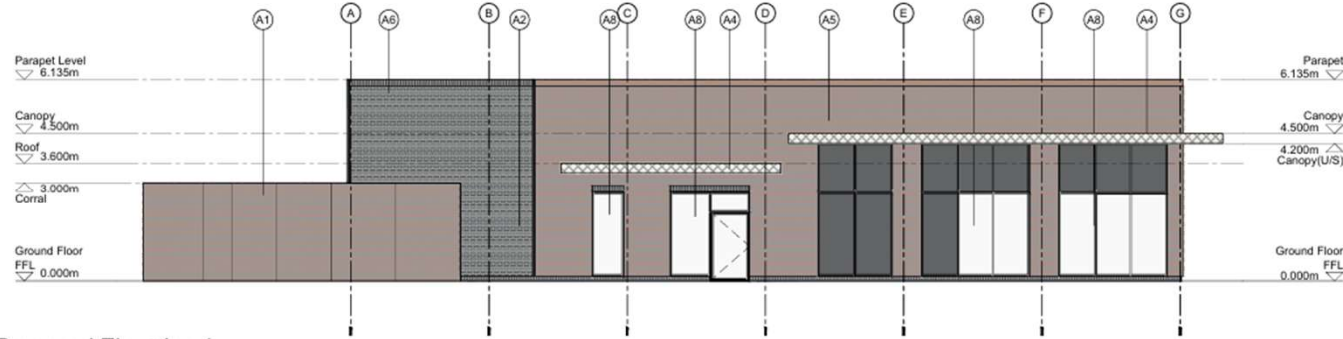

Recommendation:

Minded to Grant full planning permission subject to conditions
and planning obligation

Aerial Photograph

Application Site

Application Site

Proposed Site Plan

Site Plan
Scale 1:500

Proposed Elevations

Proposed Elevation 1
Scale 1:100

Proposed Elevation 2
Scale 1:100

Proposed Elevation 3
Scale 1:100

Proposed Elevation 4
Scale 1:100

Proposed CGI Images

View from Birmingham Road

Proposed CGI Images

View from proposed entrance on Stourbridge Road