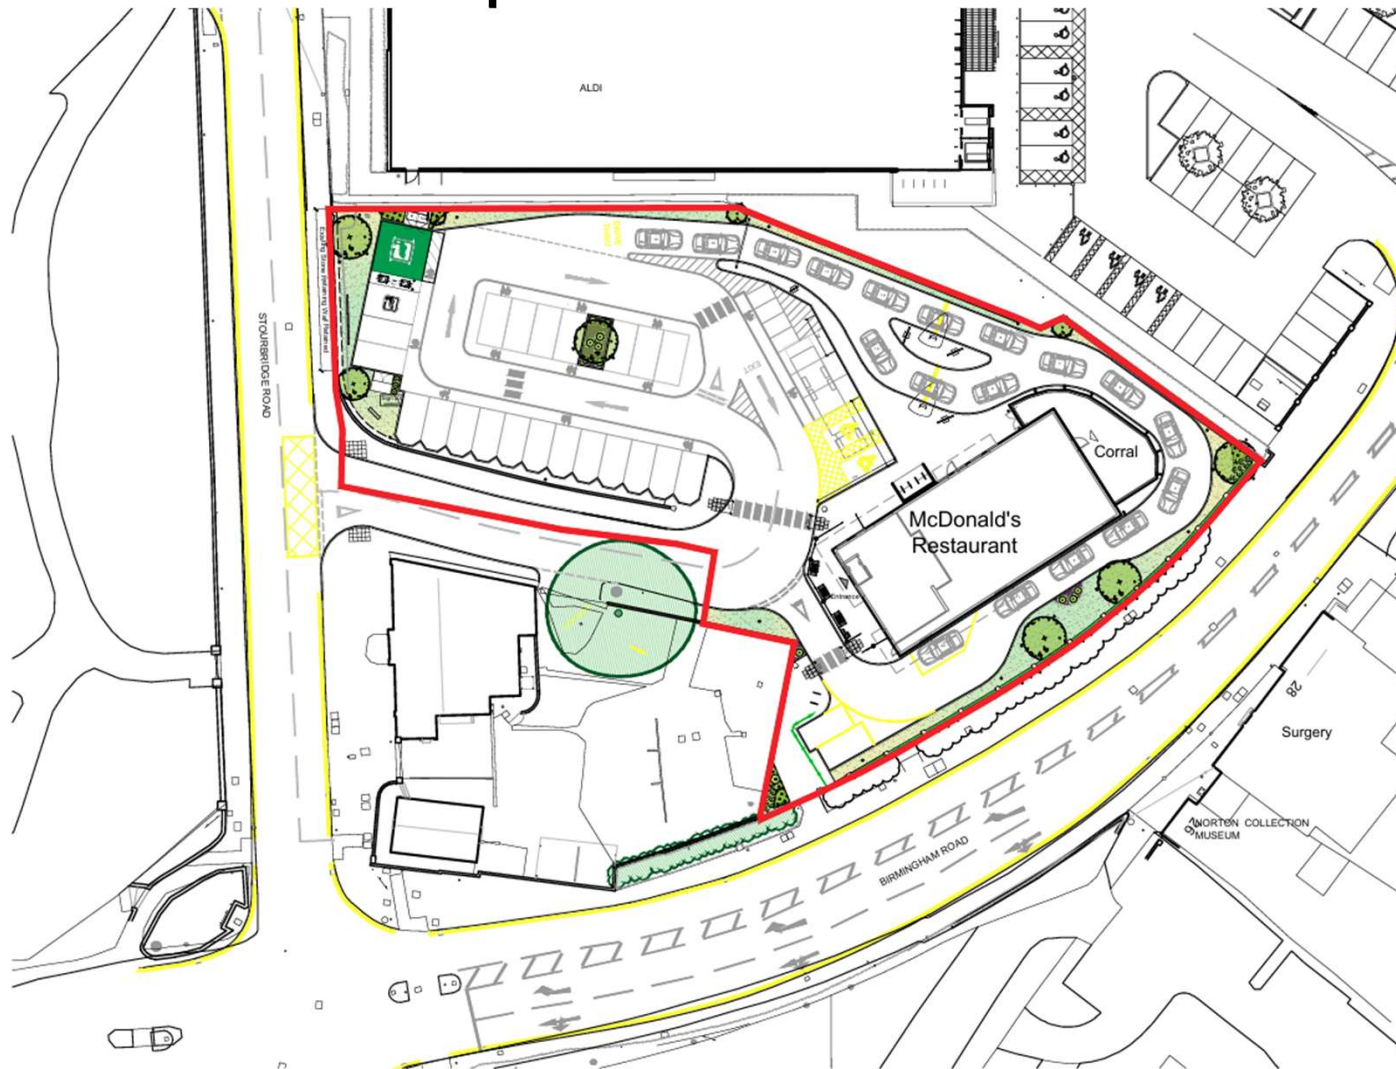

17/01468/FUL

Stourbridge Road Car Park, Stourbridge Road,
Bromsgrove, Worcestershire,

Proposal: Construction of freestanding restaurant with associated
drive thru, car parking and landscaping and associated works.
Alterations to access.

Recommendation:

Minded to Grant full planning permission subject to conditions
and planning obligation

Aerial Photograph

Application Site

Application Site

Proposed Site Plan

Site Plan
Scale 1:500

Proposed Elevations

Proposed Elevation 1
Scale 1:100

Proposed Elevation 2
Scale 1:100

Proposed Elevation 3
Scale 1:100

Proposed Elevation 4
Scale 1:100

Proposed CGI Images

View from Birmingham Road

Proposed CGI Images

View from proposed entrance on Stourbridge Road