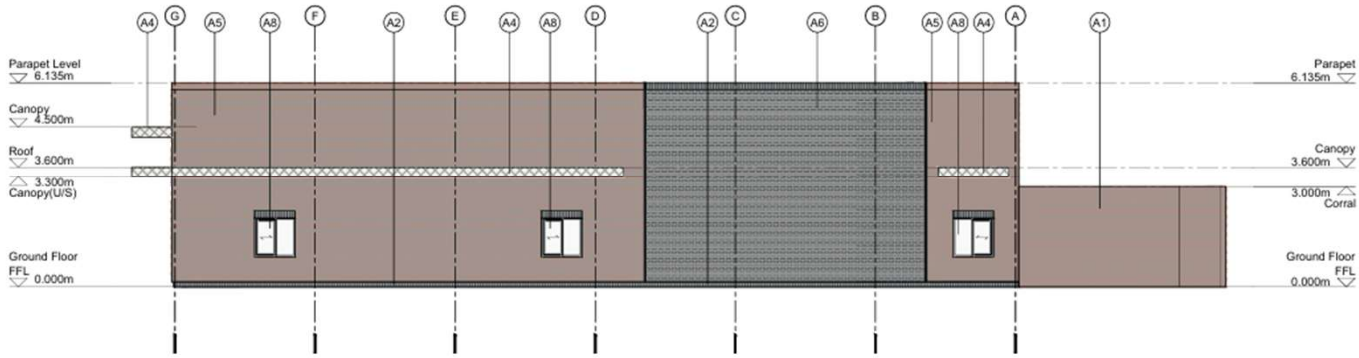

Recommendation:

Minded to Grant full planning permission subject to conditions
and planning obligation

Aerial Photograph

Application Site

Application Site

Proposed Site Plan

Site Plan
Scale 1:500

Proposed Elevations

Proposed Elevation 1
Scale 1:100

Proposed Elevation 2
Scale 1:100

Proposed Elevation 3
Scale 1:100

Proposed Elevation 4
Scale 1:100

Proposed CGI Images

View from Birmingham Road

Proposed CGI Images

View from proposed entrance on Stourbridge Road