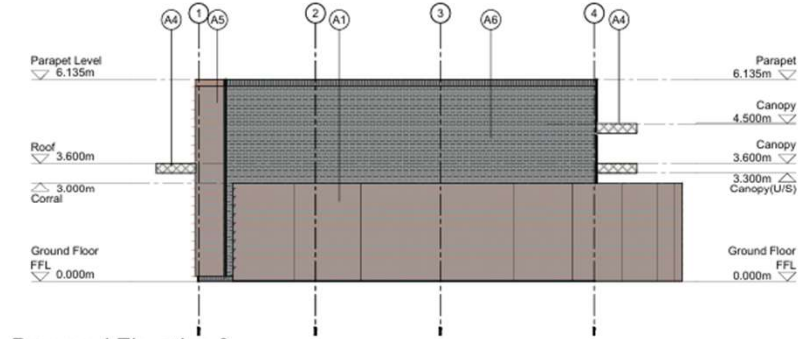

Recommendation:

Minded to Grant full planning permission subject to conditions
and planning obligation

Aerial Photograph

Application Site

Application Site

Proposed Site Plan

Site Plan
Scale 1:500

Proposed Elevations

Proposed Elevation 1
Scale 1:100

Proposed Elevation 2
Scale 1:100

Proposed Elevation 3
Scale 1:100

Proposed Elevation 4
Scale 1:100

Proposed CGI Images

View from Birmingham Road

Proposed CGI Images

View from proposed entrance on Stourbridge Road