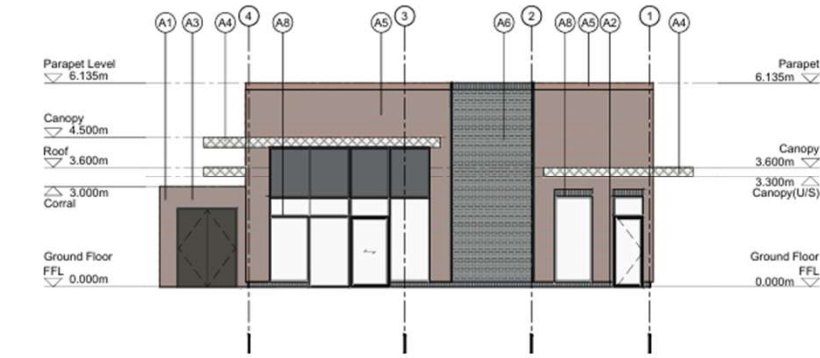

Recommendation:

Minded to Grant full planning permission subject to conditions
and planning obligation

Aerial Photograph

Application Site

Application Site

Proposed Site Plan

Site Plan
Scale 1:500

Proposed Elevations

Proposed Elevation 1
Scale 1:100

Proposed Elevation 2
Scale 1:100

Proposed Elevation 3
Scale 1:100

Proposed Elevation 4
Scale 1:100

Proposed CGI Images

View from Birmingham Road

Proposed CGI Images

View from proposed entrance on Stourbridge Road